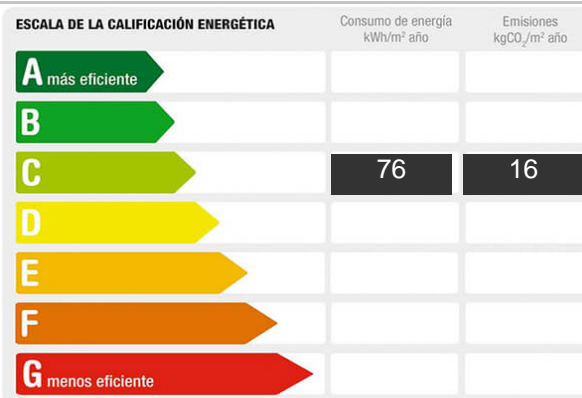

province: Madrid

postal code: 28043

zone: PIOVERA-CONDE DE ORGAZ

| | | | | | |
|------------------------|----|----------------------|-----|------------------------------|------------|
| sqm built: | 68 | lift: | yes | floor: | scaffold |
| living area: | 54 | pool: | yes | air conditioner: | |
| plot sq.meters: | 0 | garages: | 1 | hot water: | individual |
| sqm terrace: | 3 | terraces: | 1 | fuel: | |
| bedrooms: | 1 | storage room: | yes | orientation: | |
| bathrooms: | 1 | garden: | yes | antiquity: | 2008 |
| toilets: | 0 | courtyard: | yes | outward/inward: | outward |
| cupboards: | 0 | furnished: | no | community fees/month: | 0 |